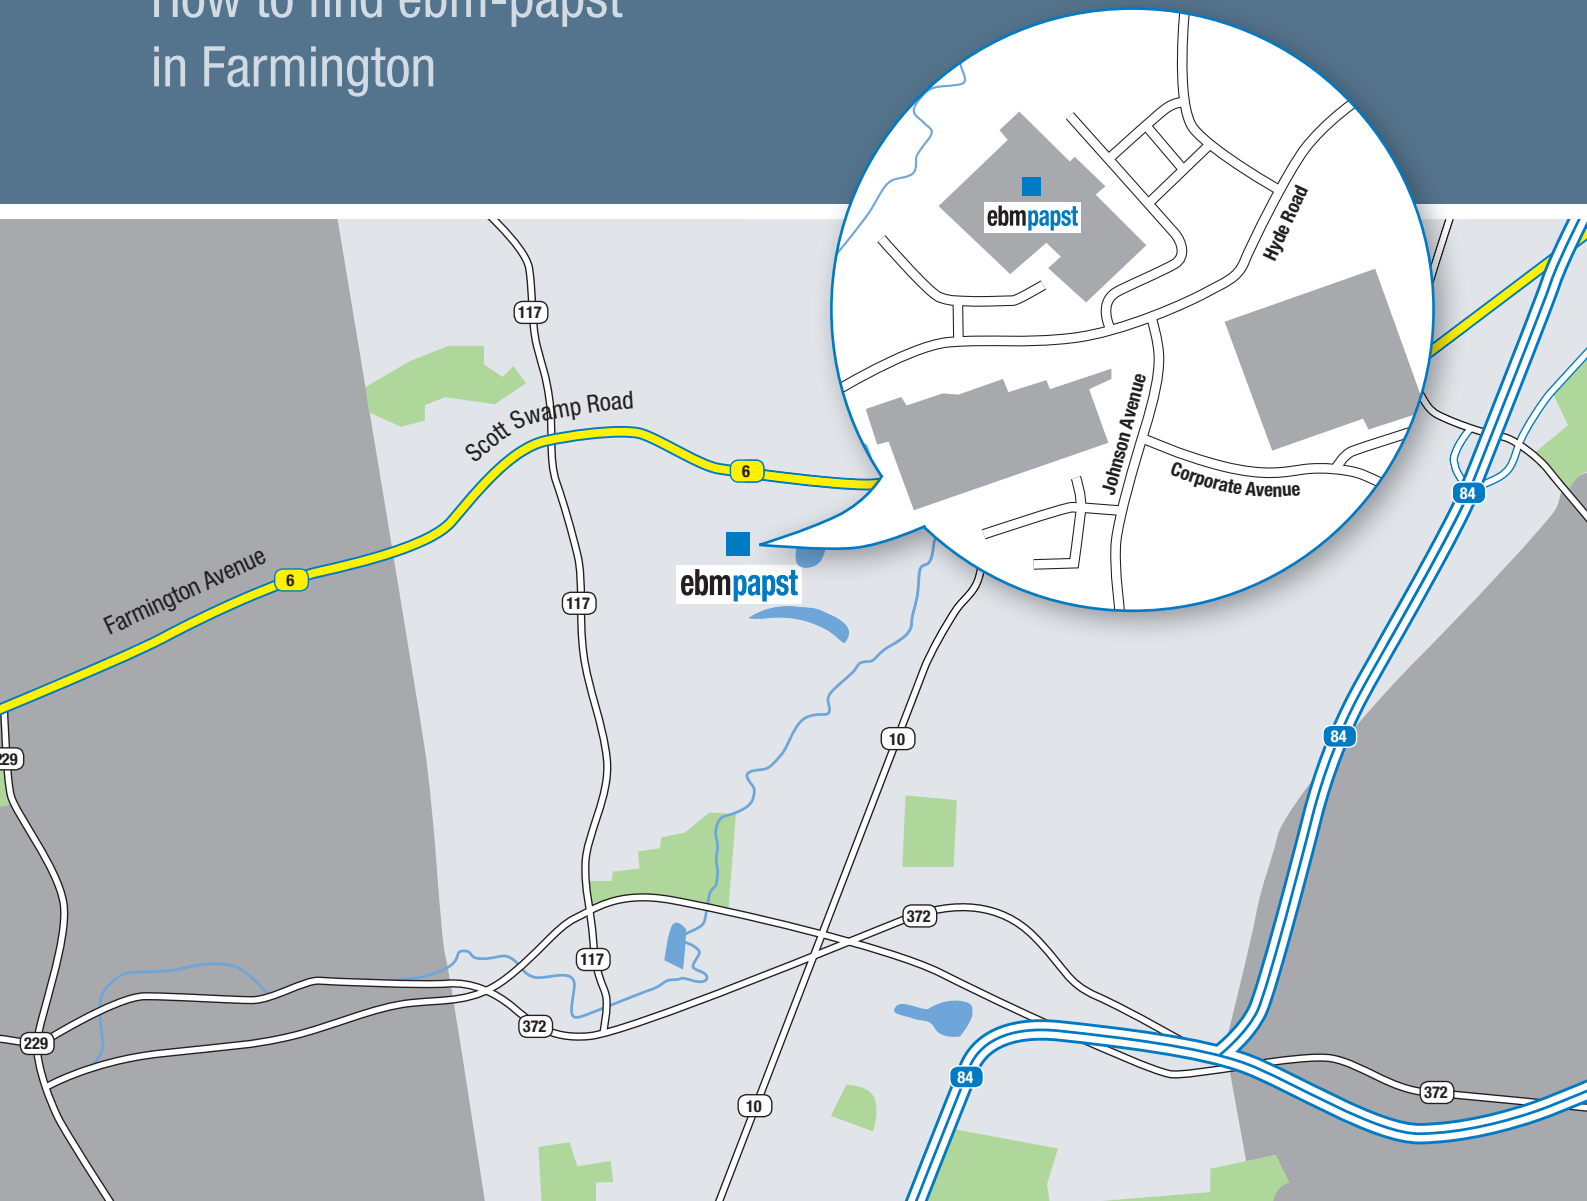

How to find ebm-papst in Farmington

From Bradley International Airport (Windsor Locks, CT)

- take I-91 South to I-84 West
- take Exit 38 (Route 6, Bristol)
- follow Route 6 for 5 lights
- at 5th light take a left onto Hyde Road
- ebm-papst, at 100 Hyde Road, is approximately ½ mile on the right, just before the stop sign.
- ebm-papst at 110 Hyde Road is just beyond the stop sign.

From Logan Airport (Boston, MA)

- take Sumner Tunnel to Route 93 South to MASS Pike West (Route 90 West)
- follow MASS Pike to Exit 9 (Sturbridge)
- take I-84 West through Hartford
- take Exit 38 (Route 6 Bristol).
- follow Route 6 for 5 lights
- at 5th light take a left
- ebm-papst, at 100 Hyde Road, is approximately ½ mile on the right, just before the stop sign.
- ebm-papst at 110 Hyde Road is just beyond the stop sign